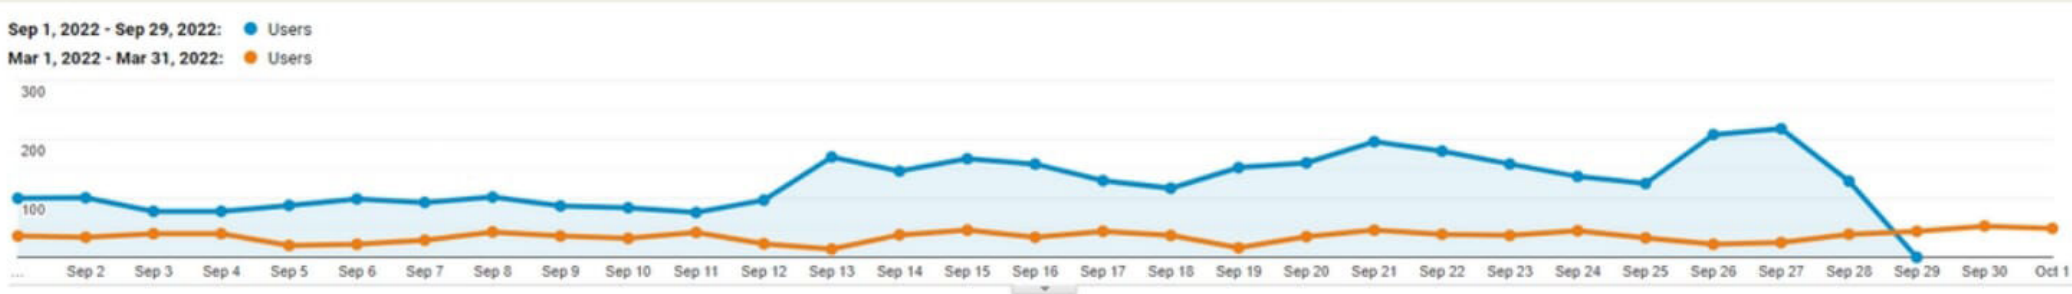

Climbed the local map pack for the [main product category] keyword

Over 200% Increase in Organic Traffic per Month in 6 months

Daily clicks continue to increase

Total clicks

8.58K

Total impressions

784K

Average CTR

1.1%

Average position

33.5

Clicks

225

150

75

0

Impressions

12K

8K

4K

0

3/27/22 4/10/22 4/24/22 5/9/22 5/23/22 6/6/22 6/20/22 7/5/22 7/20/22 8/3/22 8/17/22 8/31/22 9/15/22

Average position and average CTR also increased