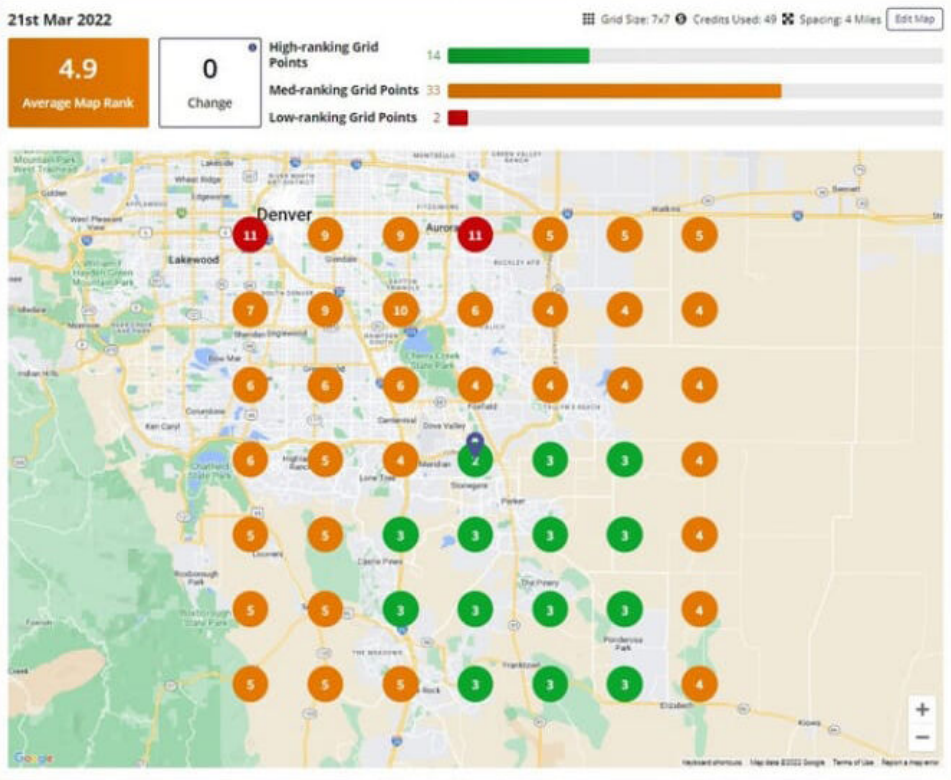

Climbed the local map pack for the [main product category] keyword

Over 200% Increase in Organic Traffic per Month in 6 months

Daily clicks continue to increase

Total clicks

8.58K

Total impressions

784K

Average CTR

1.1%

Average position

33.5

Clicks

225

150

75

0

Impressions

12K

8K

4K

0

3/27/22 4/10/22 4/24/22 5/9/22 5/23/22 6/6/22 6/20/22 7/5/22 7/20/22 8/3/22 8/17/22 8/31/22 9/15/22

Average position and average CTR also increased