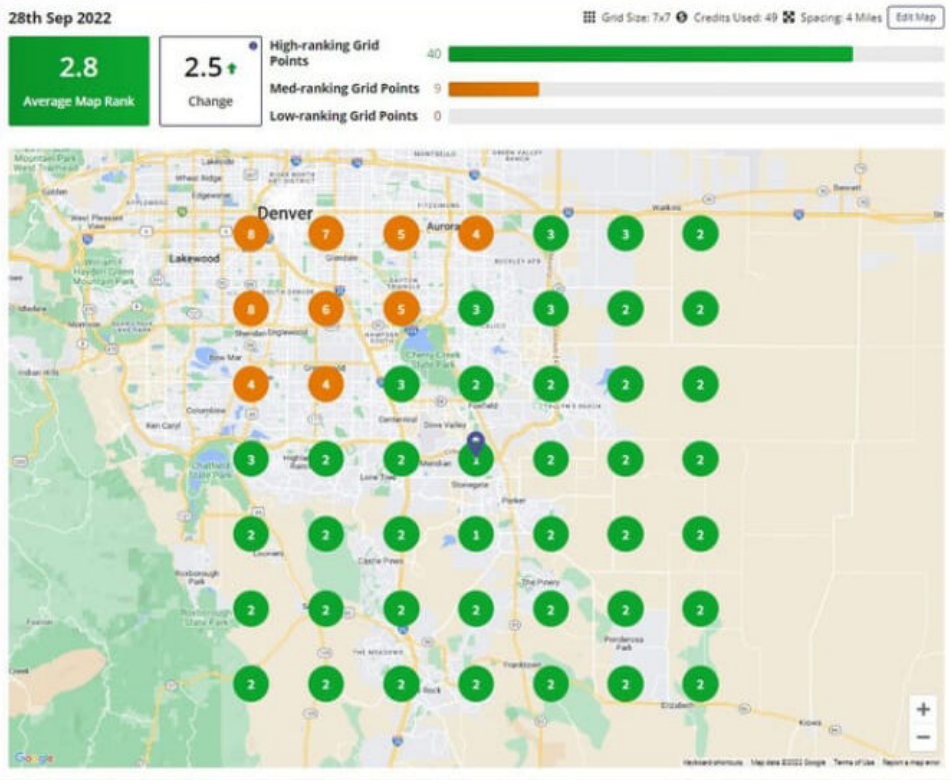

Climbed the local map pack for the [main product category] keyword

Over 200% Increase in Organic Traffic per Month in 6 months

Daily clicks continue to increase

Total clicks

8.58K

Total impressions

784K

Average CTR

1.1%

Average position

33.5

Clicks

225

150

75

0

Impressions

12K

8K

4K

0

3/27/22 4/10/22 4/24/22 5/9/22 5/23/22 6/6/22 6/20/22 7/5/22 7/20/22 8/3/22 8/17/22 8/31/22 9/15/22

Average position and average CTR also increased