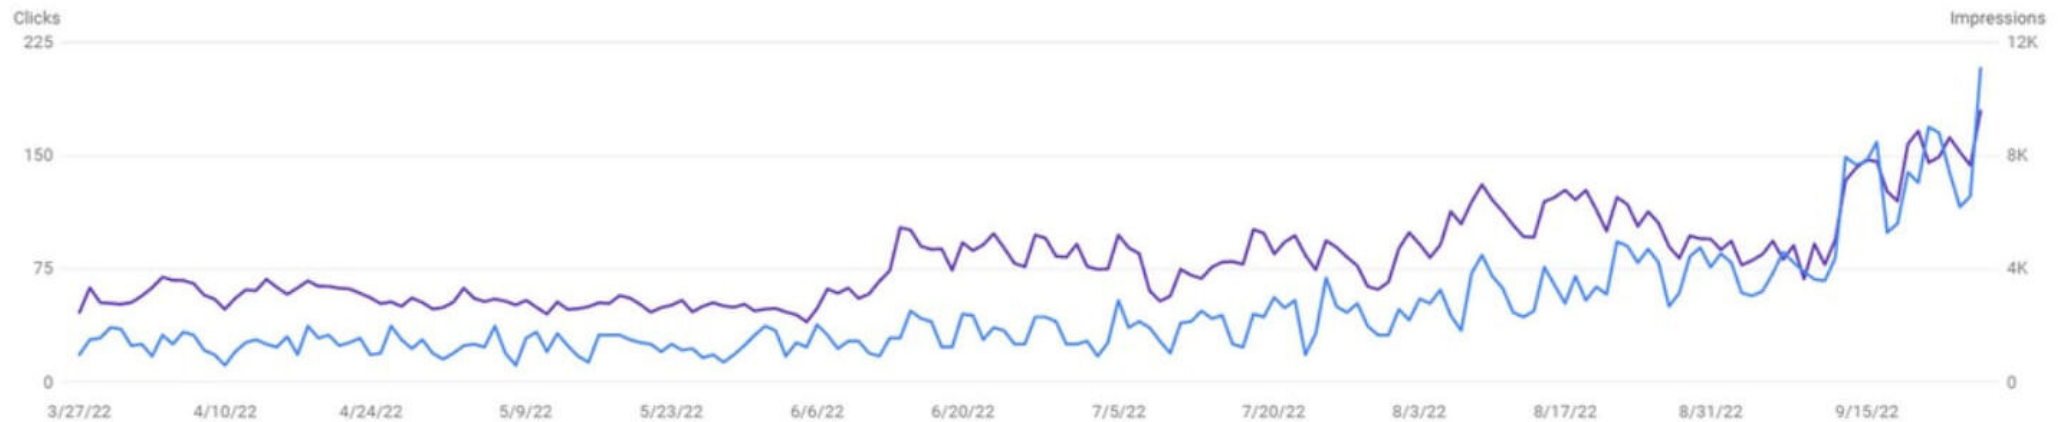

1.1%

Average position

33.5

Clicks

225

150

75

0

Impressions

12K

8K

4K

0

3/27/22 4/10/22 4/24/22 5/9/22 5/23/22 6/6/22 6/20/22 7/5/22 7/20/22 8/3/22 8/17/22 8/31/22 9/15/22

Average position and average CTR also increased