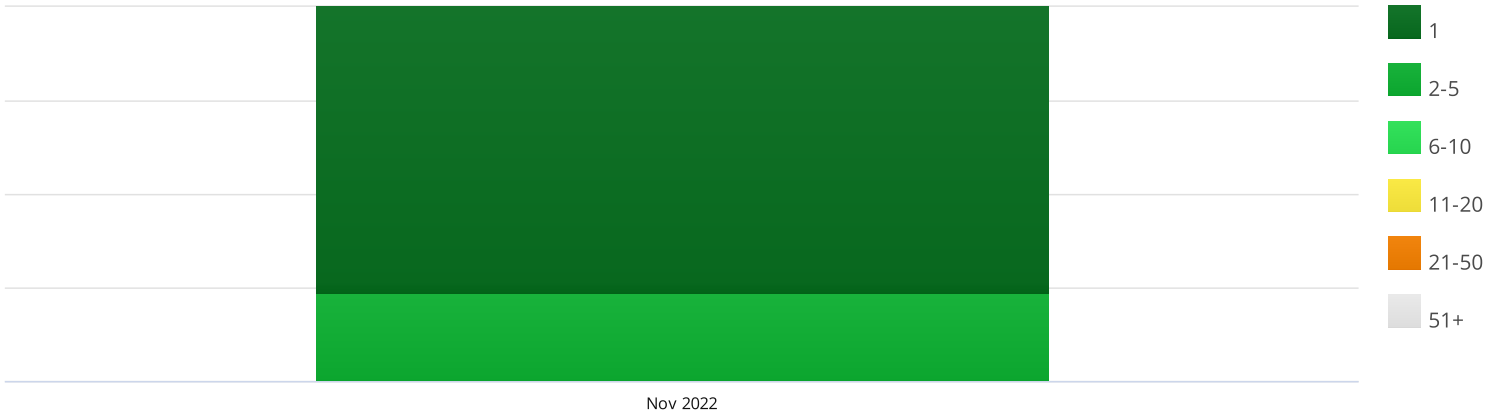

Summary Chart

📍 Providence, RI

for: Google Google Mobile Google Maps Bing Bing Local

Summary Table

comparing Nov 10th, 2022 with Nov 10th, 2022 📍 Providence, RI

All Search Engines

0 ↑ Up	0 ↓ Down	18 ● No change	34 + New

Search Engine	Up	Down	No Change	New
Google	0	0	6	6
Google Mobile	0	0	6	6
Google Maps	0	0	6	6
Bing	0	0	0	10
Bing Local	0	0	0	6

Summary data (e.g. rankings 'Up') only applies Organic and Local results. We do not display data for Ads or 3rd Party results.