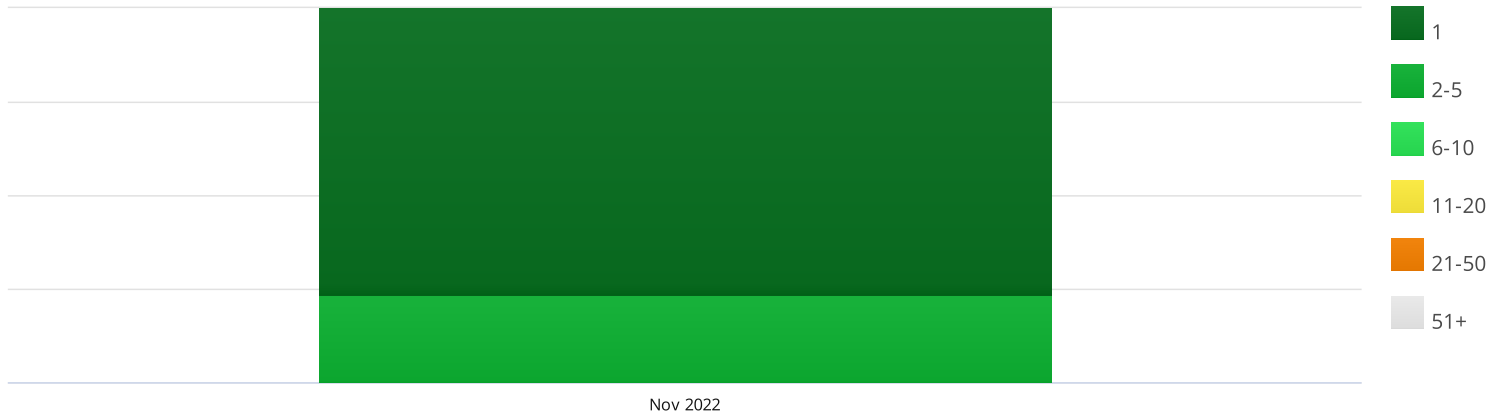

0 ↑ Up	0 ↓ Down	18 ● No change	34 + New
-----------	-------------	-------------------	-------------

Search Engine	Up	Down	No Change	New
Google	0	0	6	6
Google Mobile	0	0	6	6
Google Maps	0	0	6	6
Bing	0	0	0	10
Bing Local	0	0	0	6

Summary data (e.g. rankings 'Up') only applies Organic and Local results. We do not display data for Ads or 3rd Party results.

Rankings Table

Keyword	Google			Google Mobile			Google Maps		Bing		Bing Local		
	Rank	Change		Rank	Change		Rank	Change	Rank	Change	Rank	Change	
tree service near me 	A	●	Loc	A	●	Loc	1	●	A	+	Loc	1	+
	2	●	Org	1	●	Org	29	●	12	+	Org		
tree removal service in providence   	A	+	Loc	A	+	Loc	1	+	B	+	Loc	2	+
	3	+	Org	3	+	Org	23	+					
tree removal service near me 	A	+	Loc	A	+	Loc	1	+	A	+	Loc	1	+
	3	+	Org	3	+	Org	29	+	11	+	Org		
tree service in providence   	A	+	Loc	A	+	Loc	1	+	A	+	Loc	2	+
	4	+	Org	4	+	Org	23	+	14	+	Org		
best tree service in providence 	A	●	Loc	A	●	Loc	1	●	B	+	Loc	2	+
	7	●	Org	7	●	Org	35	●	14	+	Org		
best tree removal service in providence 	A	●	Loc	A	●	Loc	1	●	B	+	Loc	2	+
	8	●	Org	8	●	Org	33	●					

Aggregate Rankings

Aggregate Rankings

Providence, RI

for:  Google  Google Mobile  Google Maps

This chart shows you how many search terms you have ranking in key positions - e.g. how many search terms you have in position 1, positions 2-5 etc... It groups results for all search engines together. It only shows the best result for each search term and does NOT include 'extra' ranking results which might be shown on the main results table.